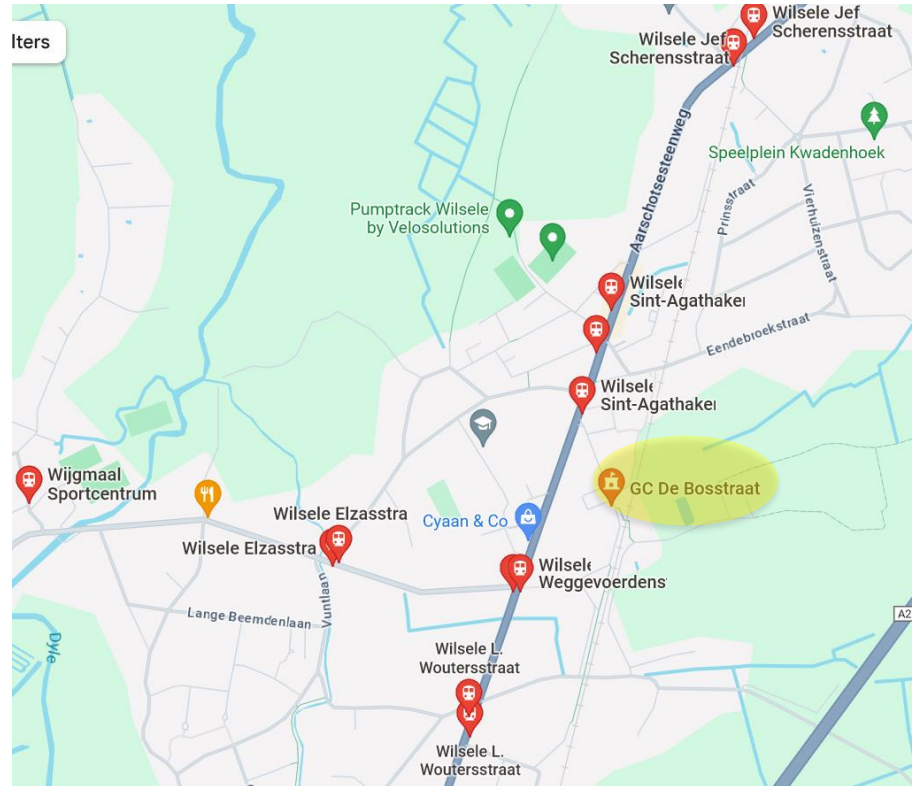

2 Days of Transformation – September 22 and December 21 2024 – Leuven

Information about venue and schedule

Address

Gemeenschapscentrum (GC) De Bosstraat
Bosstraat 28
3012 Leuven
Belgium

Contact host (Elke): host@espavo.org

How to get there

By public transportation

You can get to *GC De Bosstraat* by bus from the railway station in Leuven. There are several bus stops at a short walking distance (10 max.) from *GC De Bosstraat*. The red dots on the map are bus stops.

- B&B

- **B&B Leybeeckhof**
In Holsbeek
<https://www.leybeeckhof.be/>
- **B&B De Hagelander**
In Holsbeek
<https://hagelander.eu/>
- **B&B Mollekesberg**
In Herent
<https://www.mollekesberg.be/>
- **B&B Kraneveld**
In Haacht
<https://kraneveldhoeve.be/nl/>